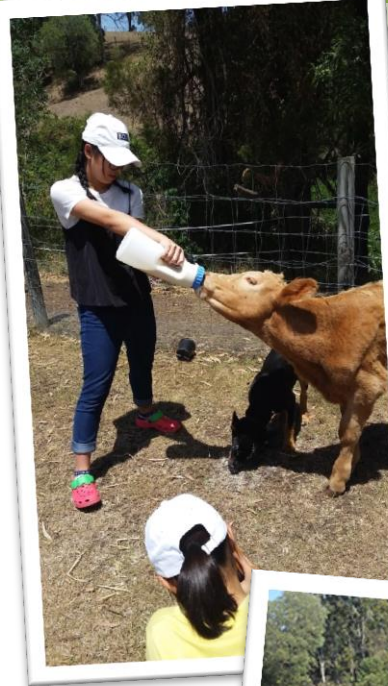

Hosted 2 Day Farmstay

Farms Available

SAMPLE
ITINERARY

DAY 1

- 10:00 Arrive at Farmstay orientation / Morning Tea
Introduction to Farm area and speeches
- 10.30 Meet Farmstay Family
- 10.45 Travel with host family / visit local supermarket
- 11.45 Arrive at Host Farm / orientation of Farm
- 12.30 Lunch with Host family
- 13.30 Vegetable garden harvesting and planting
- 15.00 Feed Farm animals / Milk Cows
- 17.00 Outdoor games / Free time
- 18.00 BBQ dinner with host family
- 19.00 View Amazing Stars / Animal night spotlighting
- 19.30 Indoor games
- 21.00 Hot or cold drink
- 21.15 Showers / Free Time
- 22.00 Retire to bedroom

DAY 3

- 06.00 Collect Eggs
- 06.30 Fully cooked breakfast hot and cold offered
- 07.30 Feed animals
- 09.00 Leave farm with host family
- 09.30 Meet at departure destination
- 10.00 Departure to local city